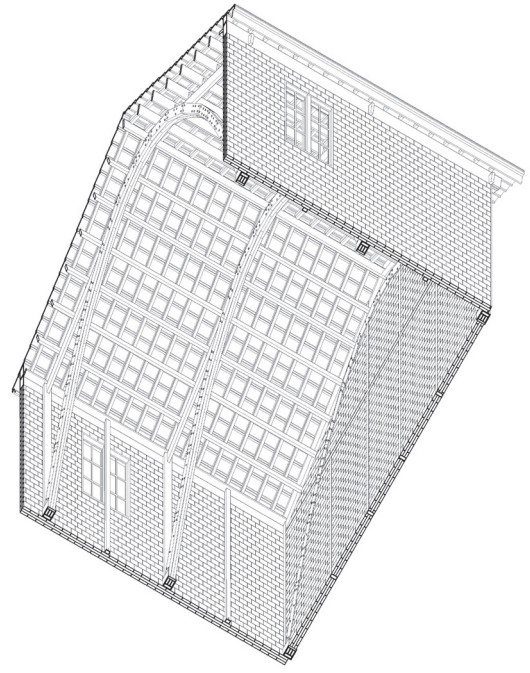

Exports' Recommendation

The format of the proposal is PDF, as per competition Regulations. For clarity of reading of the drawings on screen, it is recommended that the drawings are converted to JPEG format (600 dpi) prior to being incorporated in the final PDF files.

JPEG